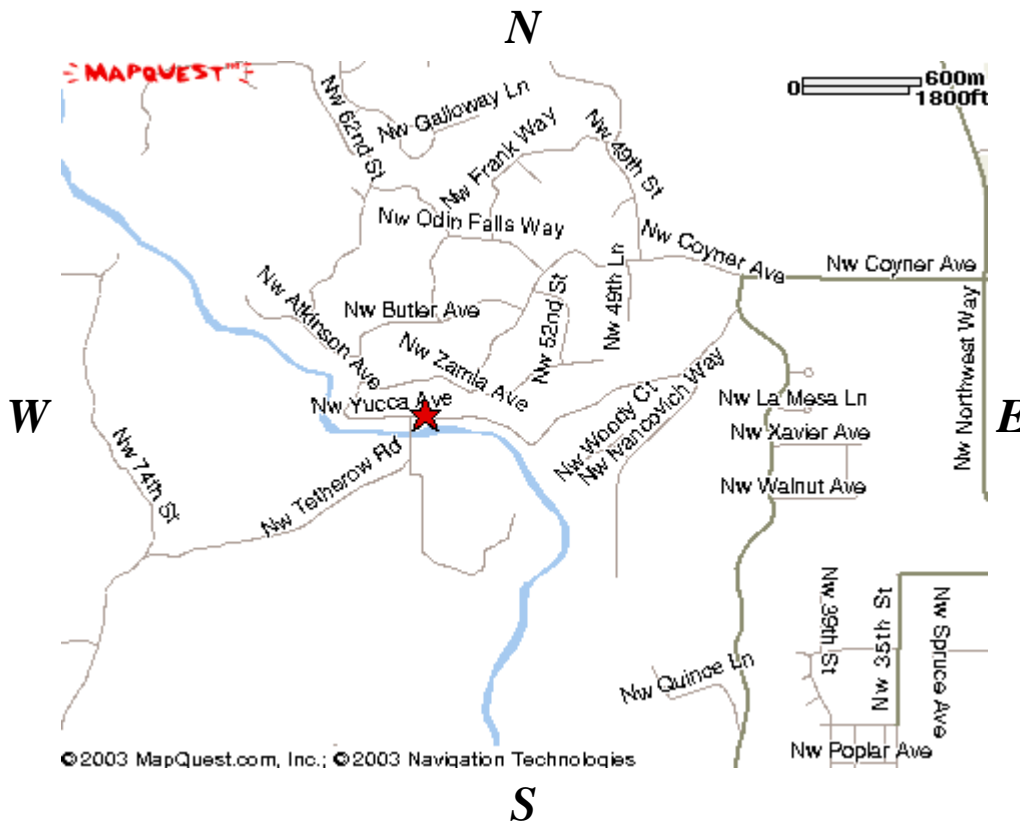

Tetherow Crossing Map

From Hwy 97 South of Redmond go North to Highland Avenue. Turn Left on Highland Avenue and follow it West to Hemholtz. Turn right on Hemholtz and proceed for four miles until Tetherow Road. Turn left onto Tetherow Road and follow it approximately two miles to the river crossing.