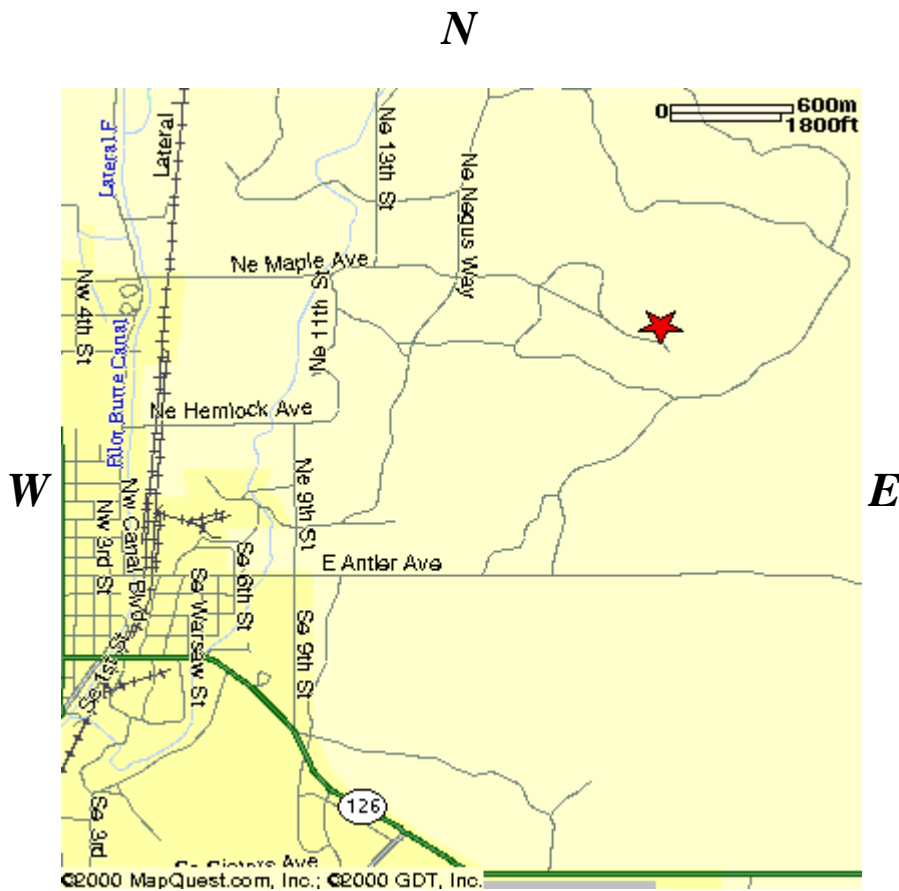

High Desert Sports Complex Map

From Hwy 97 South of Redmond continue North through Redmond. Turn Right on Larch Avenue, Left on Canal Blvd., Right on Negus Avenue and proceed to Maple Avenue. Follow Maple Avenue and the signs to the Negus Transfer Station. The Sports Complex will be on your left before you get to the Transfer Station.